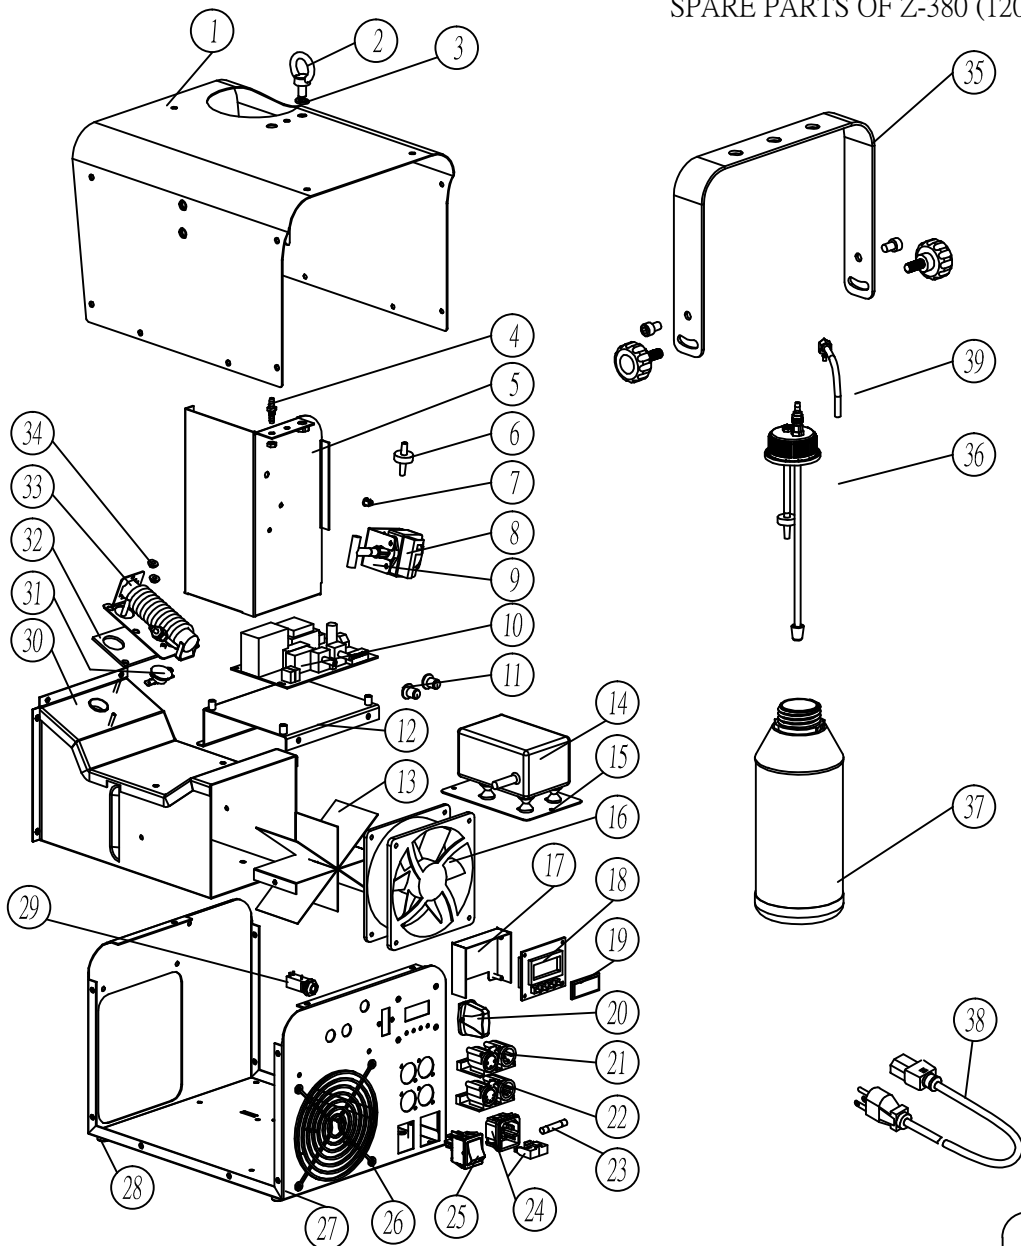

A
B
C
D
E

SPARE PARTS OF Z-380 (120V)

文管中心
2015.11.25
發行

- ① Z03800H00 Steel Case/Cover
- ② C01014000 Safety Ring M8 Screw
- ③ D01048010 Washer
- ④ C00005820 Double Side Connect
- ⑤ Z03800500 Steel Case/Partition Base
- ⑥ C02010600 Non-return Valve
- ⑦ D04022000 LED Base
- ⑧ Z-380-P (PA001CC00) Pump (Group)
- ⑨ Z03500900 Pump Steel Base
- ⑩ Z-380-PCB PCB Board
- ⑪ C04006300 Knob
- ⑫ Z03800300 PCB Fix Base
- ⑬ Z03800100 Steel Case/Airflow Base
- ⑭ CMF2802A0 (PA2A00000) Air Pump
- ⑮ F30000301 Steel Case/Air Pump
- ⑯ C042042A0 Fan
- ⑰ Z03800400 Protect Cover
- ⑱ Z-380-PCBC Control P.C Board
- ⑲ C02000700 L.C.D Cover
- ⑳ C02011001 Antenna Cover
- ㉑ Z-380-PCBD3(DMX3P00C3) P.C Board(DMX)include 3pin Socket
- ㉒ Z-380-PCBD5(DMX5P08C5) P.C Board(DMX)include 5pin Socket
- ㉓ C04111400 Fuse T15A/250V
- ㉔ C15Z380A1 Power Inlet Socket & Fuseholder
- ㉕ C04000100 Rocker Switch/Power
- ㉖ C04205200 Guardrail
- ㉗ Z03800L00 Steel Case/Base
- ㉘ C02004800 Foot
- ㉙ C045E2000 Remote Controller Holder
- ㉚ Z03800200 Steel Case/Vent Base
- ㉛ C041070A0 Thermostat
- ㉜ C02019031 Heat Insulation Plate
- ㉝ Z-380-H Heater Group
- ㉞ C02019020 Isolation washer pad
- ㉟ Z-380-HB Hanging Bracket(Group)
- ㊱ Z-380-TKC (TKC6B00AA) Tank's Cap
- ㊲ Z-380-TK (TK1310000) Tank.
- ㊳ Z-380-PC Cable & Plug
- ㊴ C000098B0 Angle Connect